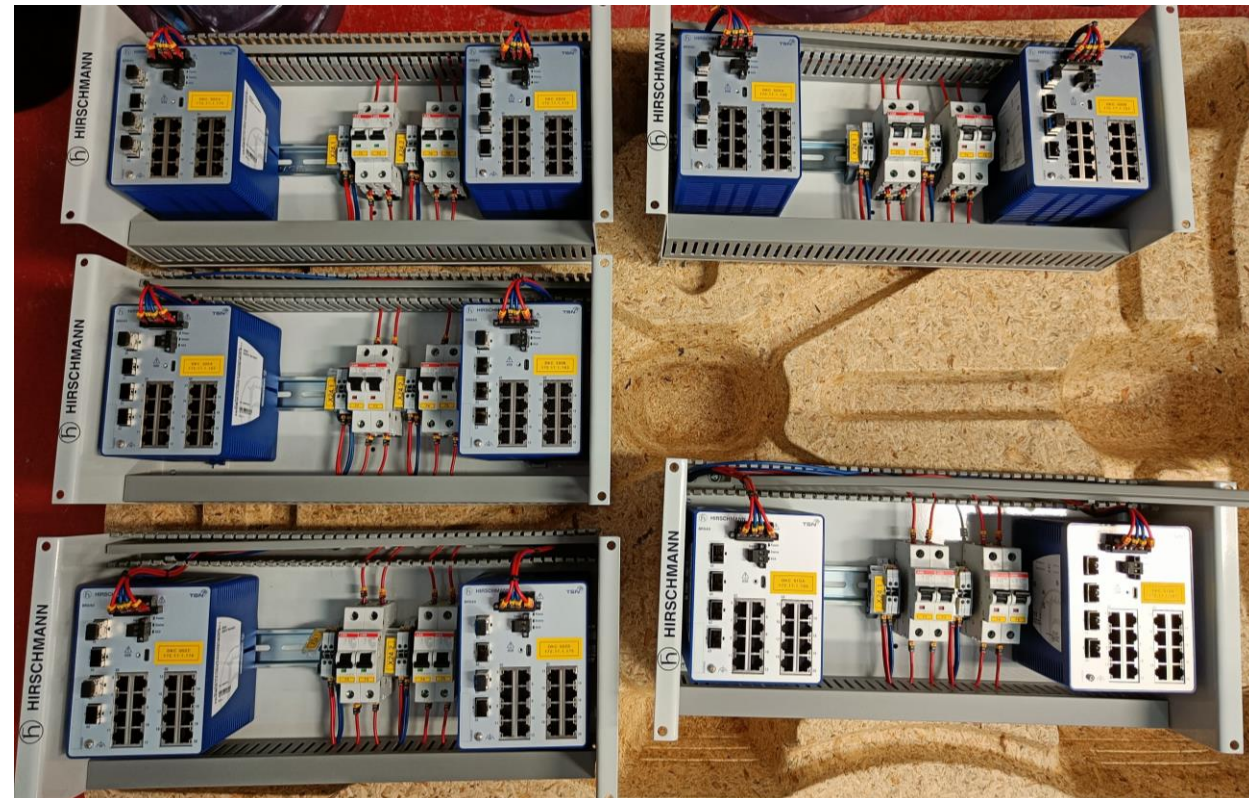

A když se posunete dál...

Anonymizováno, 2025+